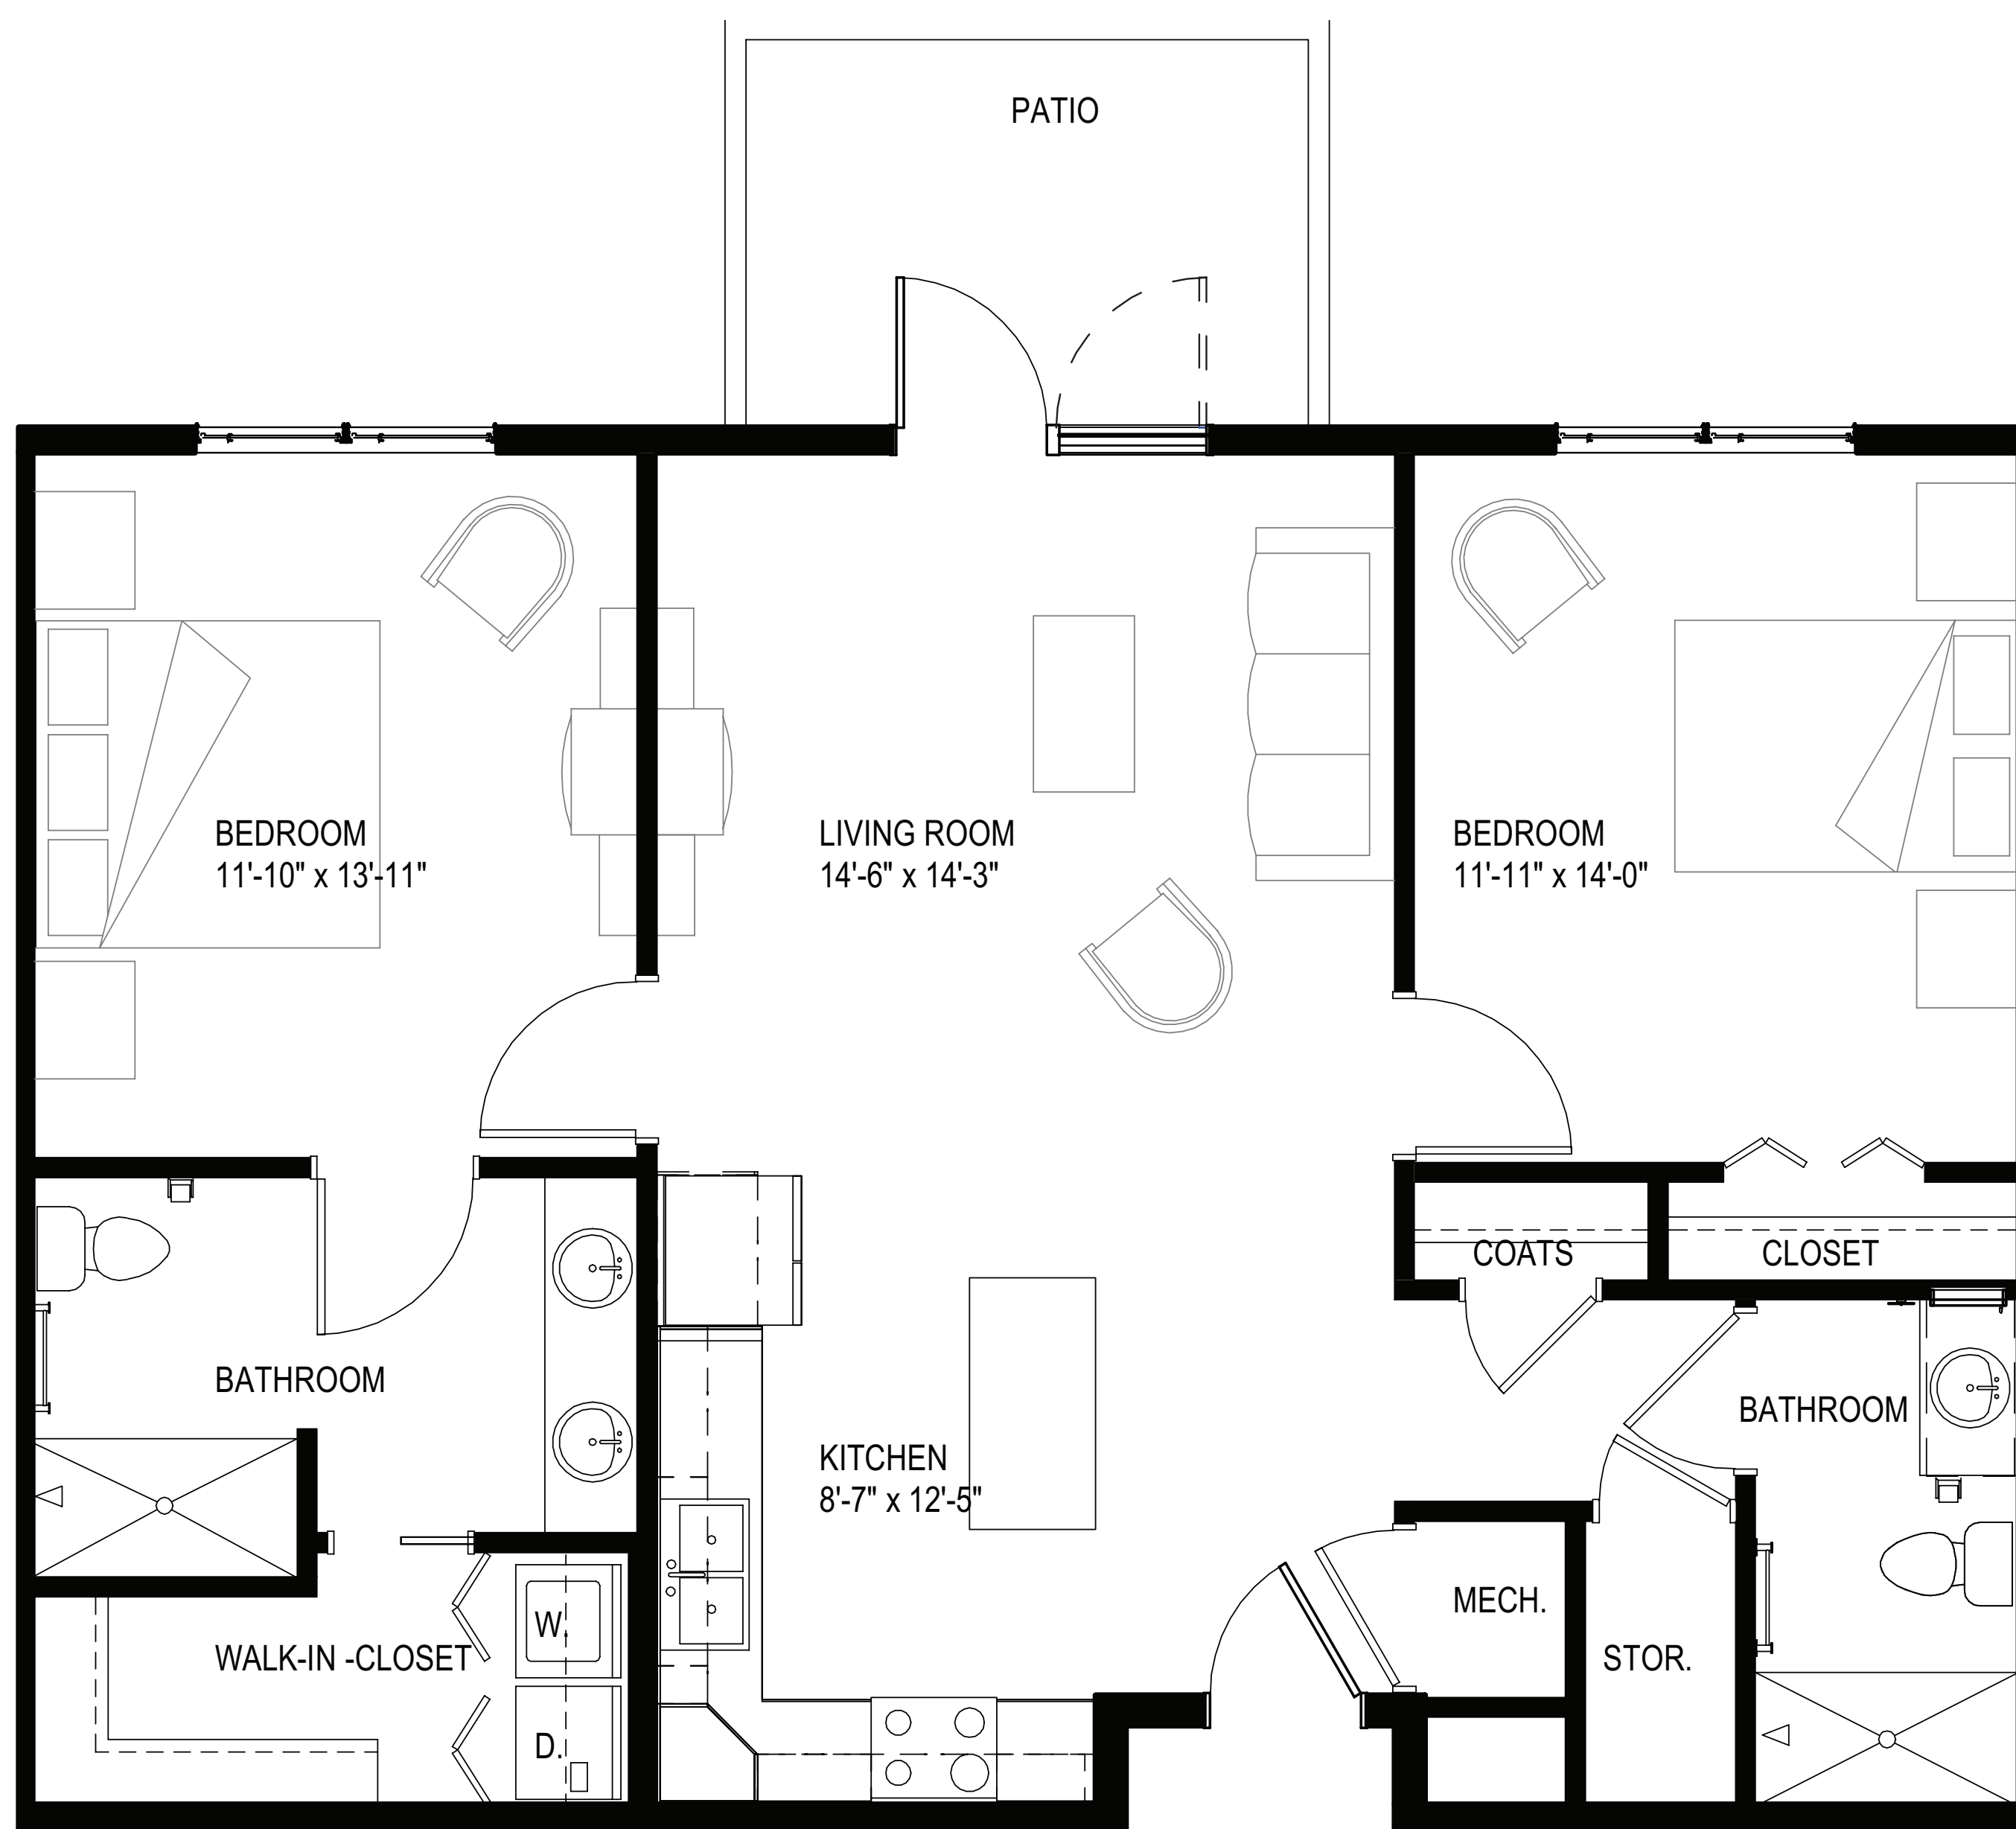

AZALEA

Two-Bedroom Apartment

1,107 square feet (Actual square footage and dimensions are approximate and subject to change)

THE LODGE
A MAGNOLIA MANOR COMMUNITY