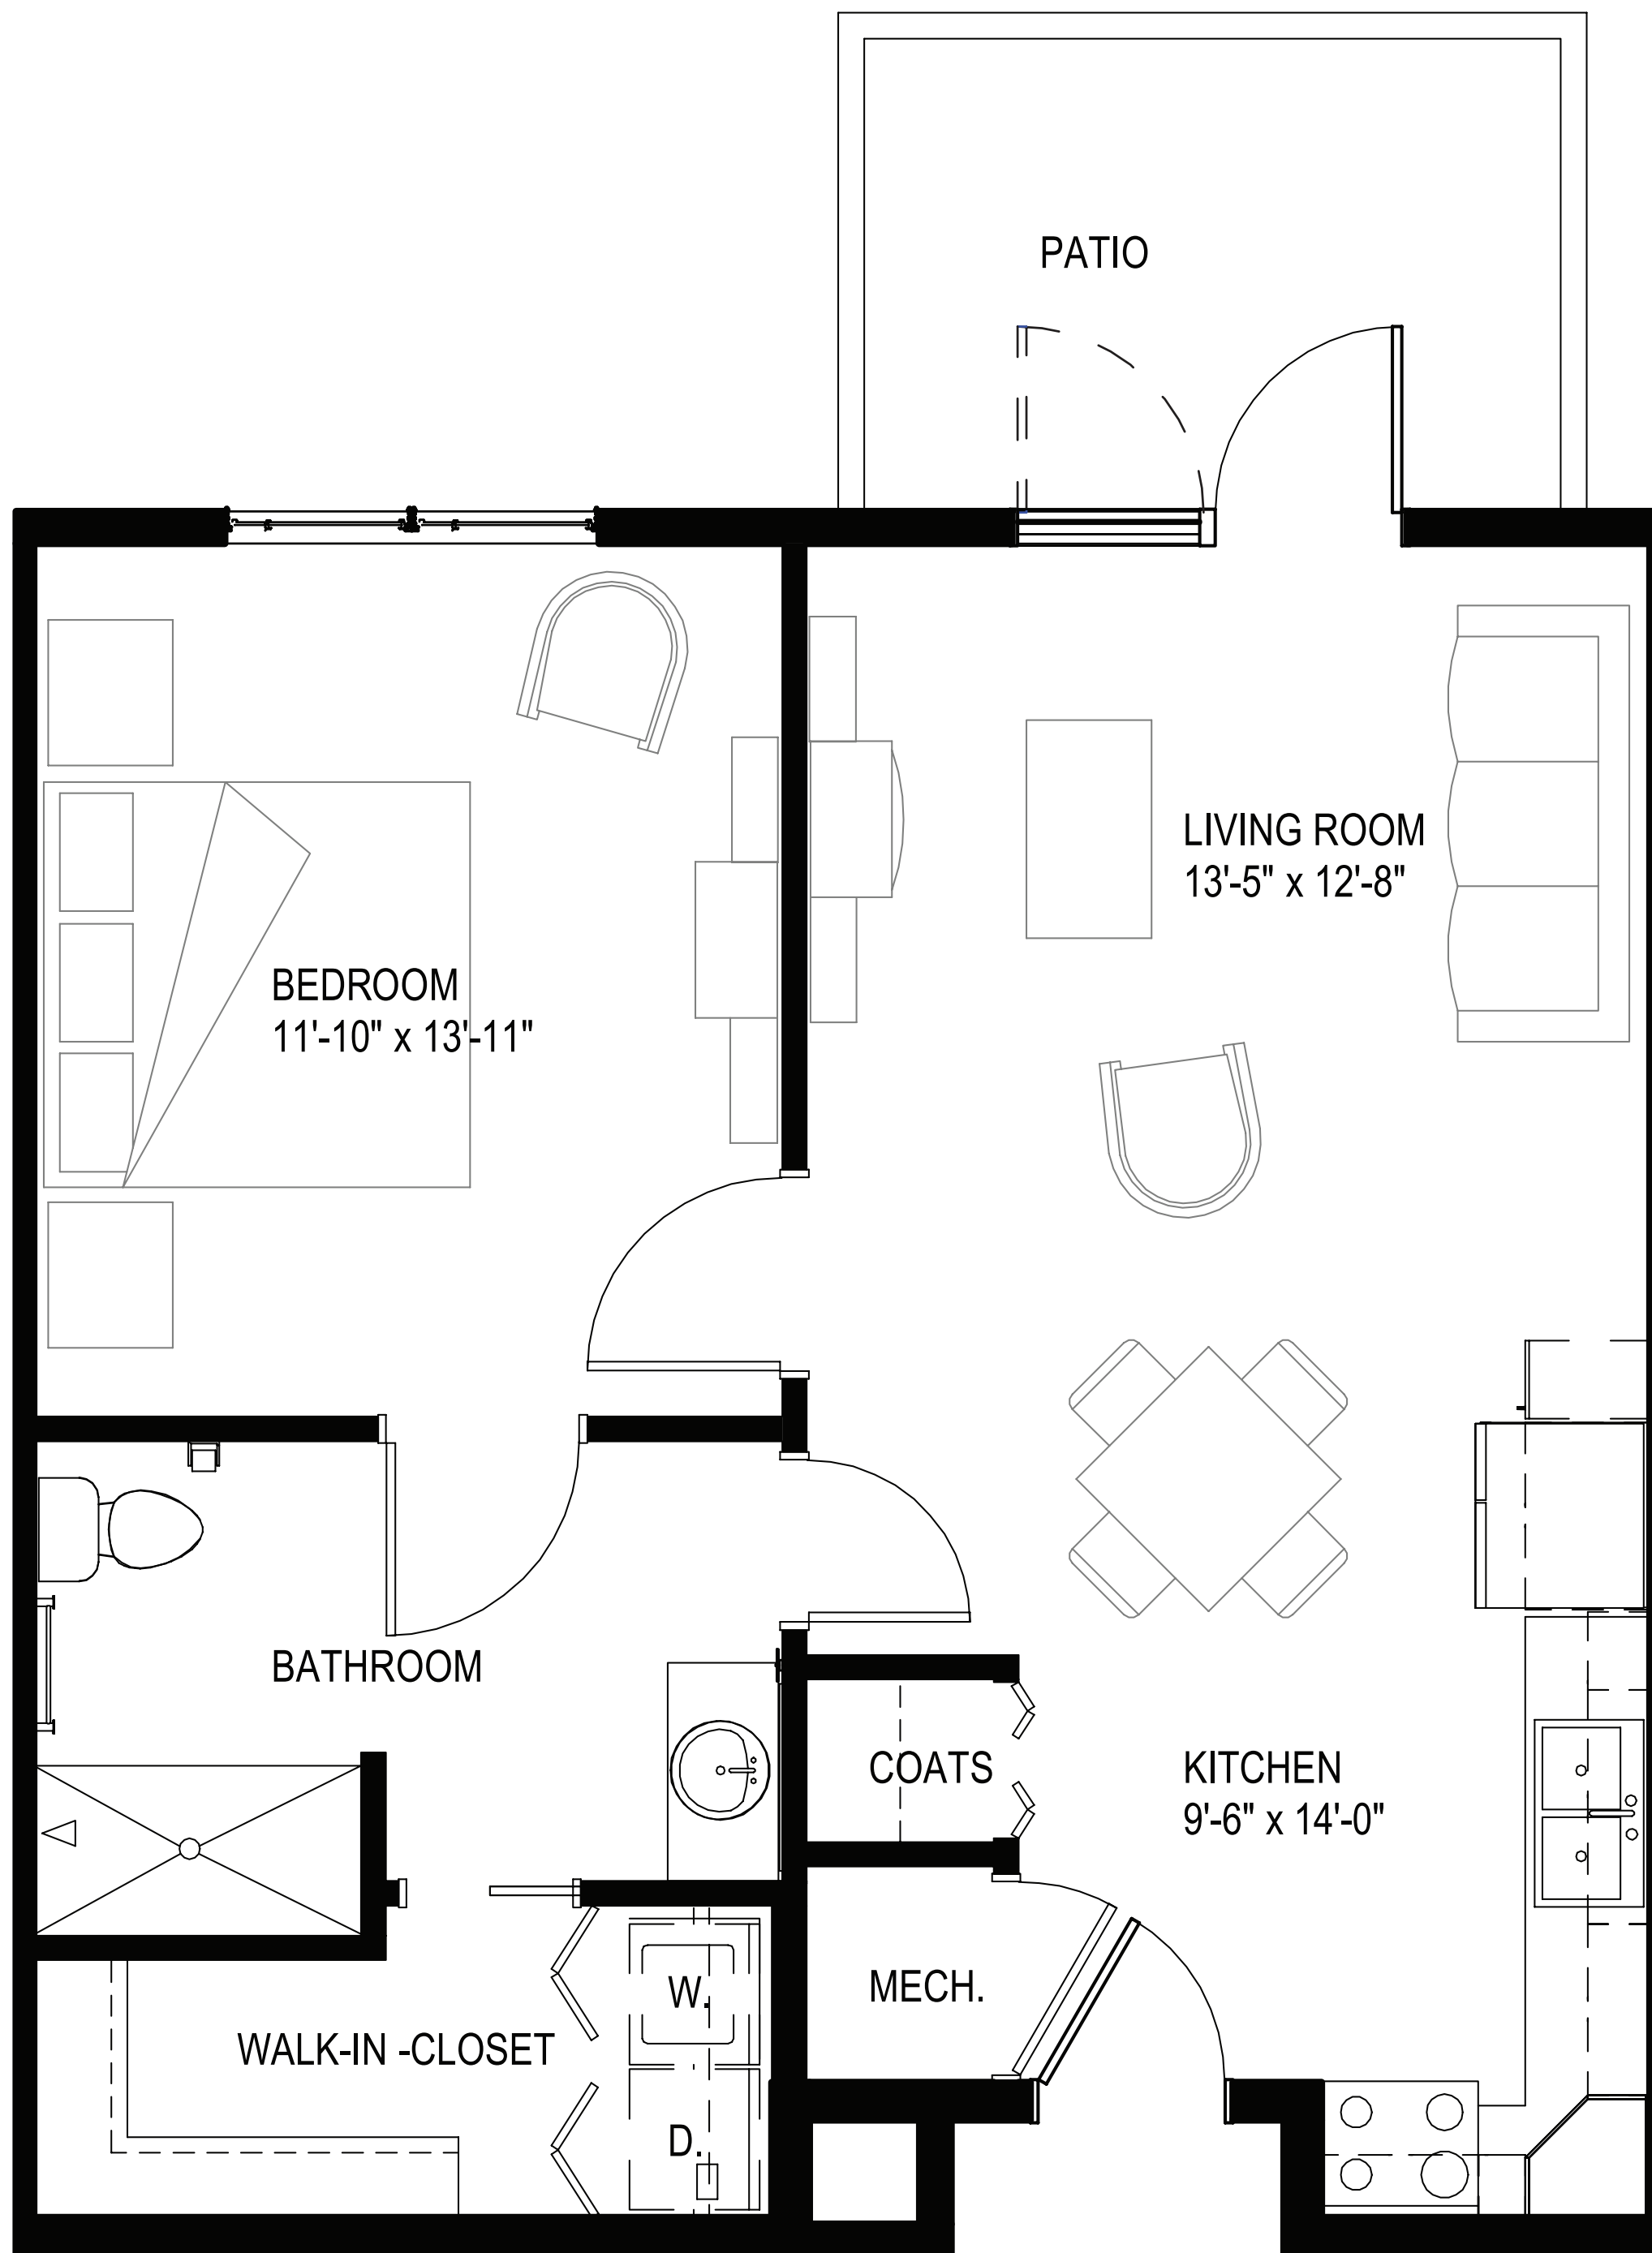

CALLAWAY

One-Bedroom Apartment

724 square feet *(Actual square footage and dimensions are approximate and subject to change)*

THE LODGE
A MAGNOLIA MANOR COMMUNITY