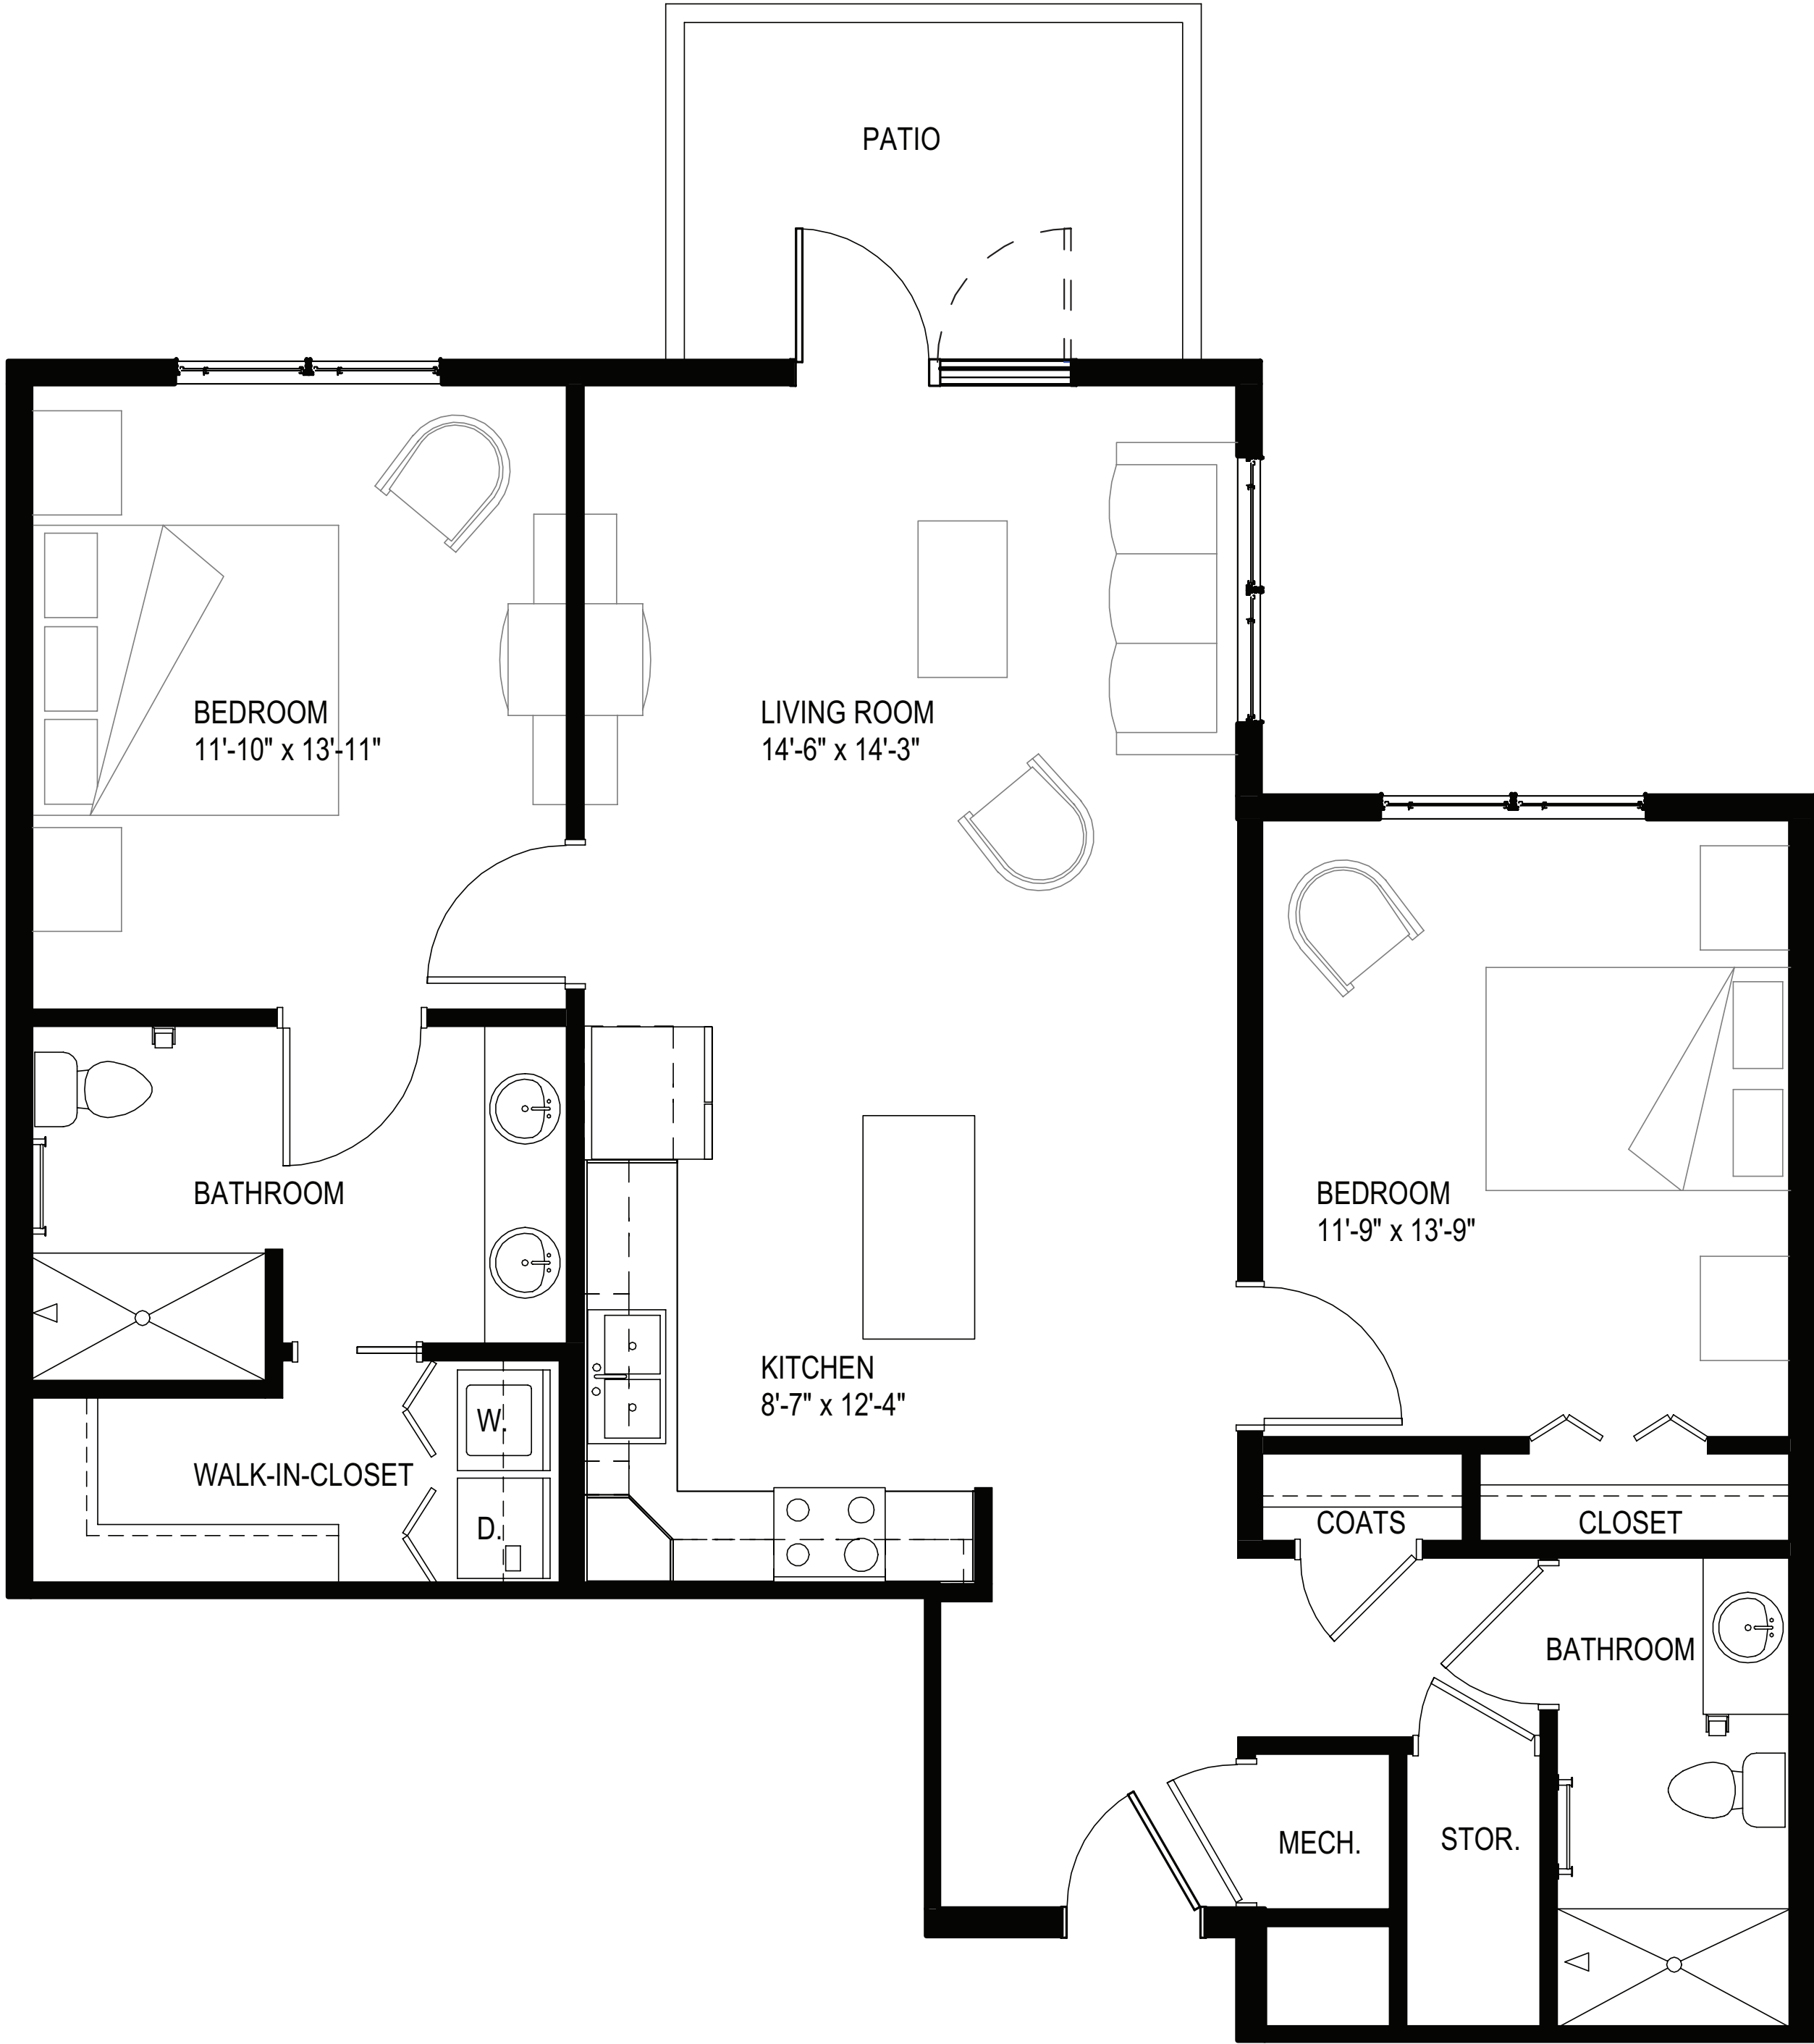

# CHATTAHOOCHEE

## Two-Bedroom Apartment

1,180 square feet *(Actual square footage and dimensions are approximate and subject to change)*

  
**THE LODGE**  
A MAGNOLIA MANOR COMMUNITY